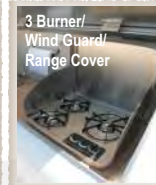

2-Interior  
Cup Holders

Cargo Storage  
Above Gaucho

Spare Tire w/Cover  
& Battery Box

2-12V Interior  
Power Outlets

2-12V Exterior  
Power Outlets

2.5 Gallon LP Tank

3 Burner/  
Wind Guard/  
Range Cover