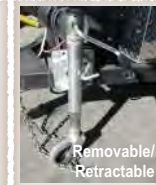

Side-wind Jack
w/ Caster