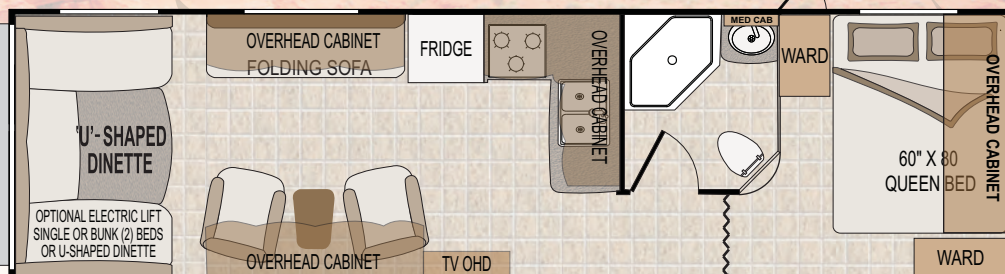

MODEL 29SB
 90" X 90"
 FOLD-DOWN
 CARGO DOOR
 OPTIONAL
 RAMP DOOR PATIO KIT

WIDE BODY

"Quality you can see."

DESERT FOX

Standard Run Features

- Aluminum Frame / Fully Laminated Construction
- Fiberglass Exterior Sidewalls
- Northwood Roof Truss System w/ 1 Piece Roof
- R-18 Insulated Roof / R-7 Walls and Floor and Ceiling
- Northwood Built Structural Steel Chassis
- 16" Aluminum Wheels/ Tires/ Chassis Mounted Spare
- Shock Absorbers on All 4 Wheels
- Black Water Flush System
- DSI Gas/Elect Water Heater
- 2 Rear Cargo Lights
- R/S D/S High Intensity Exterior Work Lights
- Exterior Shower / Exterior Speakers
- Solar Reflective Windows
- 12 Volt Power Jack / Stabilizer Jacks
- Triple Step
- TV Antenna
- Roof Rack & Ladder
- Diamond Plate Front Protection
- LPG Quick Connect
- Exterior Convenience Center
- Electric Awning
- Ready for Generator / Satellite / Solar
- Kicker Premium Sound System w/Amp
- DVD/CD Player
- Stainless Steel Appliances
- 8 Cu Ft Refer / Micro Wave/ Range Cover
- Extra Large 22" Range w/Broiler Oven
- Commercial Grade Designer Vinyl Flooring
- R/S Roll Over Sofa D/S 2 Swivel Rockers w/Table
- Multi Speed Reversible Fan Vent
- CO Detector

Large Skylight w/ Shade

- Roll Up Carpet Kit
- Marine Toilet with Foot Pedal
- Bath Skylight

Interior Command Center

- Cargo Netted Overhead Storage
- Rubber Cargo Area Decking

Available Options

- Ramp Door Patio Kit
- CSA (Canadian Dealers Only)
- LCD TV
- 15K AC w/ Ducting
- 13.5K A/C w/ Ducting
- Fan Vent - Over Bed
- Dual 40lb LPG w/Soft Cover
- Storm Windows