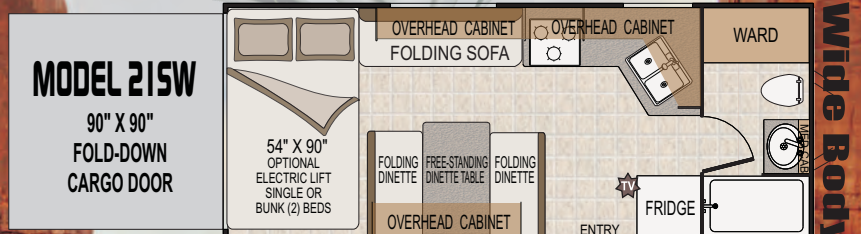

DESERT FOX

Standard Run Features

- Aluminum Frame / Fully Laminated Construction
- Fiberglass Exterior Sidewalls
- Northwood Roof Truss System w/ 1 Piece Roof
- R-18 Insulated Roof / R-7 Walls and Floor and Ceiling
- Northwood Built Structural Steel Chassis
- 16" Aluminum Wheels/ Tires/ Chassis Mounted Spare
- Shock Absorbers on All 4 Wheels
- Black Water Flush System
- DSI Gas/Elect Water Heater
- 2 Rear Cargo Lights
- R/S D/S High Intensity Exterior Work Lights
- Exterior Shower / Exterior Speakers
- Solar Reflective Windows
- 12 Volt Power Jack / Stabilizer Jacks
- Triple Step
- TV Antenna
- Roof Rack & Ladder
- Diamond Plate Front Protection
- LPG Quick Connect
- Exterior Convenience Center
- Electric Awning
- Ready for Generator / Satellite / Solar
- Kicker Premium Sound System w/Amp
- DVD/CD Player
- Stainless Steel Appliances
- 8 Cu Ft Refer / Micro Wave/ Range Cover
- Extra Large 22" Range w/Broiler Oven
- Commercial Grade Designer Vinyl Flooring
- R/S Roll Over Sofa D/S 2 Swivel Rockers w/Table
- Multi Speed Reversible Fan Vent
- CO Detector

Large Skylight w/ Shade

- Roll Up Carpet Kit
- Marine Toilet with Foot Pedal
- Bath Skylight

Interior Command Center

- Cargo Netted Overhead Storage
- Rubber Cargo Area Decking

Available Options

Thermal Pane Windows - Solar Reflective

Please note that some options are not available in certain plans and some options are automatically included in a standard production run.

Model Number	21-SW	24-AS	28-KS	29-SB
Dry Axle Weight (approx lbs)	5250	5616	6800	7160
Dry Hitch Weight (approx lbs)	930	1100	1380	1225
Net Carrying Capacity (approx lbs)	4220	3684	3820	3615
Gross Dry Weight (approx lbs)	6180	6716	8180	8385
Gross Vehicle Weight Rating (GVW) - lbs	10400	10400	12000	12000
Exterior Length (approx w/ hitch)	25'0"	27'6"	32'0"	33'7"
Exterior Height (approx w/o A/C)	11'4"	11'4"	11'7"	11'7"
Exterior Width (approx w/o Awning)	8'6"	8'6"	8'6"	8'6"
Tire Size	ST235 80R16	ST235 80R16	ST235 80R16	ST235 80R16
Load Range	E	E	E	E
Fresh Water Capacity (approx gal)	78	78	96	100
Gray Water Tank (approx gal)	46	38	47	47
Black Water Tank (approx gal)	37	35	50	50
LPG Capacity (approx gal)	14	14	14	14
CSA - Canadian Dealers Only	Yes	Yes	Yes	Yes

Some options are not included in weights.