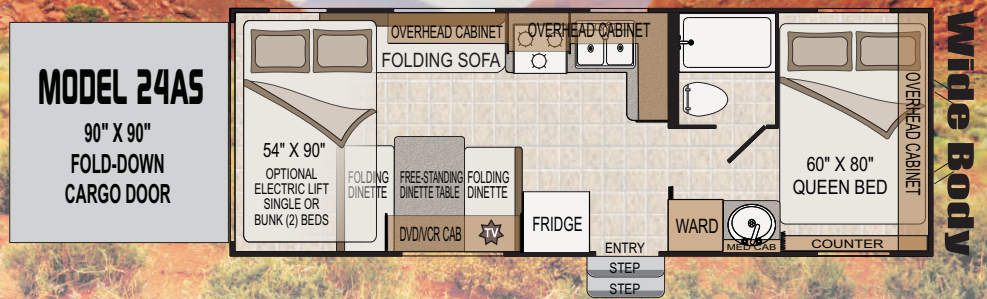

DESERT FOX

Standard Run Features

- Aluminum Frame / Fully Laminated Construction
- Fiberglass Exterior Sidewalls
- Northwood Roof Truss System w/ 1 Piece Roof
- R-18 Insulated Roof / R-7 Walls and Floor and Ceiling
- Northwood Built Structural Steel Chassis
- 16" Aluminum Wheels/ Tires/ Chassis Mounted Spare
- Shock Absorbers on All 4 Wheels
- Black Water Flush System
- DSI Gas/Elect Water Heater
- 2 Rear Cargo Lights
- R/S D/S High Intensity Exterior Work Lights
- Exterior Shower / Exterior Speakers
- Solar Reflective Windows
- 12 Volt Power Jack / Stabilizer Jacks
- Triple Step
- TV Antenna
- Roof Rack & Ladder
- Diamond Plate Front Protection
- LPG Quick Connect
- Exterior Convenience Center
- Electric Awning
- Ready for Generator / Satellite / Solar
- Kicker Premium Sound System w/Amp
- DVD/CD Player
- Stainless Steel Appliances
- 8 Cu Ft Refer / Micro Wave/ Range Cover
- Extra Large 22" Range w/Broiler Oven
- Commercial Grade Designer Vinyl Flooring
- R/S Roll Over Sofa D/S 2 Swivel Rockers w/Table
- Multi Speed Reversible Fan Vent
- CO Detector

Large Skylight w/ Shade

- Roll Up Carpet Kit
- Marine Toilet with Foot Pedal
- Bath Skylight

Interior Command Center

- Cargo Netted Overhead Storage
- Rubber Cargo Area Decking

Available Options

Thermal Pane Windows - Solar Reflective

Please note that some options are not available in certain plans and some options are automatically included in a standard production run.

Model Number	21-SW	24-AS	28-KS	29-SB
Dry Axle Weight (approx lbs)	5250	5616	6800	7160
Dry Hitch Weight (approx lbs)	930	1100	1380	1225
Net Carrying Capacity (approx lbs)	4220	3684	3820	3615
Gross Dry Weight (approx lbs)	6180	6716	8180	8385
Gross Vehicle Weight Rating (GVW) - lbs	10400	10400	12000	12000
Exterior Length (approx w/ hitch)	25'0"	27'6"	32'0"	33'7"
Exterior Height (approx w/o A/C)	11'4"	11'4"	11'7"	11'7"
Exterior Width (approx w/o Awning)	8'6"	8'6"	8'6"	8'6"
Tire Size	ST235 80R16	ST235 80R16	ST235 80R16	ST235 80R16
Load Range	E	E	E	E
Fresh Water Capacity (approx gal)	78	78	96	100
Gray Water Tank (approx gal)	46	38	47	47
Black Water Tank (approx gal)	37	35	50	50
LPG Capacity (approx gal)	14	14	14	14
CSA - Canadian Dealers Only	Yes	Yes	Yes	Yes

Some options are not included in weights.