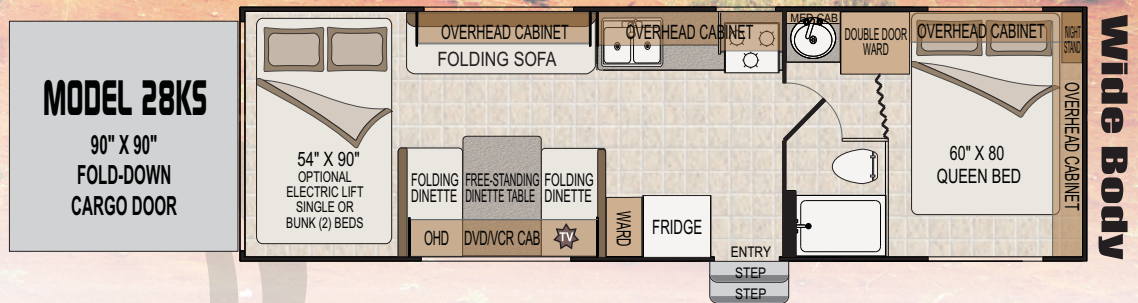

DESERT FOX

Standard Run Features

- Aluminum Frame / Fully Laminated Construction
- Fiberglass Exterior Sidewalls
- Northwood Roof Truss System w/ 1 Piece Roof
- R-18 Insulated Roof / R-7 Walls and Floor and Ceiling
- Northwood Built Structural Steel Chassis
- 16" Aluminum Wheels/ Tires/ Chassis Mounted Spare
- Shock Absorbers on All 4 Wheels
- Black Water Flush System
- DSI Gas/Elect Water Heater
- 2 Rear Cargo Lights
- R/S D/S High Intensity Exterior Work Lights
- Exterior Shower / Exterior Speakers
- Solar Reflective Windows
- 12 Volt Power Jack / Stabilizer Jacks
- Triple Step
- TV Antenna
- Roof Rack & Ladder
- Diamond Plate Front Protection
- LPG Quick Connect
- Exterior Convenience Center
- Electric Awning
- Ready for Generator / Satellite / Solar
- Kicker Premium Sound System w/Amp
- DVD/CD Player
- Stainless Steel Appliances
- 8 Cu Ft Refer / Micro Wave/ Range Cover
- Extra Large 22" Range w/Broiler Oven
- Commercial Grade Designer Vinyl Flooring
- R/S Roll Over Sofa D/S 2 Swivel Rockers w/Table
- Multi Speed Reversible Fan Vent
- CO Detector

Large Skylight w/ Shade

- Roll Up Carpet Kit
- Marine Toilet with Foot Pedal
- Bath Skylight

Interior Command Center

- Cargo Netted Overhead Storage
- Rubber Cargo Area Decking

Available Options

Thermal Pane Windows - Solar Reflective

Please note that some options are not available in certain plans and some options are automatically included in a standard production run.

Model Number	21-SW	24-AS	28-KS	29-SB
Dry Axle Weight (approx lbs)	5250	5616	6800	7160
Dry Hitch Weight (approx lbs)	930	1100	1380	1225
Net Carrying Capacity (approx lbs)	4220	3684	3820	3615
Gross Dry Weight (approx lbs)	6180	6716	8180	8385
Gross Vehicle Weight Rating (GVW) - lbs	10400	10400	12000	12000
Exterior Length (approx w/ hitch)	25'0"	27'6"	32'0"	33'7"
Exterior Height (approx w/o A/C)	11'4"	11'4"	11'7"	11'7"
Exterior Width (approx w/o Awning)	8'6"	8'6"	8'6"	8'6"
Tire Size	ST235 80R16	ST235 80R16	ST235 80R16	ST235 80R16
Load Range	E	E	E	E
Fresh Water Capacity (approx gal)	78	78	96	100
Gray Water Tank (approx gal)	46	38	47	47
Black Water Tank (approx gal)	37	35	50	50
LPG Capacity (approx gal)	14	14	14	14
CSA - Canadian Dealers Only	Yes	Yes	Yes	Yes

Some options are not included in weights.