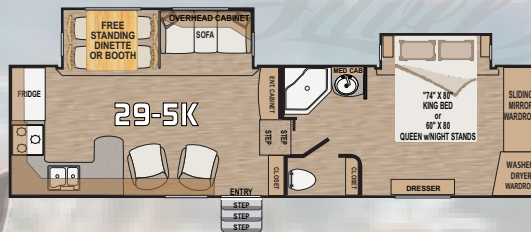

Arctic Fox

The Original

25Y

27T

32-5M

Exciting New Additions to the Arctic Fox Lineup

Arctic Fox 25Y

- Aluminum Frame Construction
- Front Fiberglass Cap
- R-15 Astro Foil in the roof
- Certified Chassis w/ HD Suspension
- Heated and Enclosed Tanks
- Wide Body Construction
- Kitchen Skylight w/ Shade
- New Convenience Headboard
- Interior Command Center
- Privacy Tint Windows w/Night Shade
- Rheostat Mood Lighting

Arctic Fox 29 5K Silver Fox Edition

- Grey Fiberglass Front Cap w/ Turning Radius
- Exterior Convenience Center
- Certified Stor More Chassis
- Slam Latch, 1' Thick, Luggage Doors
- Keyless Entry Door
- Wide Body Construction
- E-Stone hard surface counter tops
- 6'6" Main floor Slideouts
- Tru-Rest Memory Foam Mattress
- Ultra Deck Sleep System
- Antique Finished Cabinetry

Arctic Fox 32 5M Silver Fox Edition

- Grey Fiberglass Front Cap w/ Turning Radius
- Exterior Convenience Center
- Certified Stor More Chassis
- Slam Latch, 1' Thick, Luggage Doors
- Keyless Entry Door
- Wide Body Construction
- E-Stone hard surface counter tops
- 6'6" Main floor Slideouts
- Tru-Rest Memory Foam Mattress
- Ultra Deck Sleep System
- Antique Finished Cabinetry

SIT & SLEEP SOFA/BED OPTION

Easy as 1-2-3...

Sit & Sleep sofa folds down and a full 60"x80" queen mattress folds over!

Silver Fox Edition

Arctic Fox

SIT & SLEEP OPTION

SWIVEL CHAIR OPTION

Replace the jackknife sofa with a pair of swivel chairs.