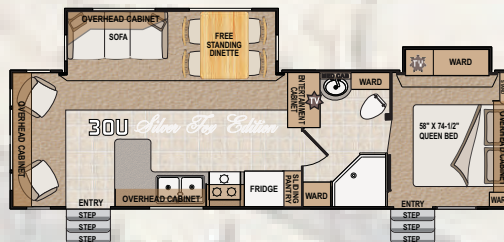

SWIVEL CHAIR OPTION