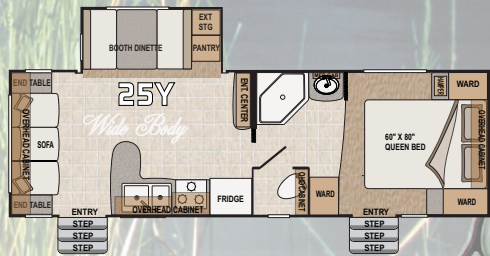

Arctic Fox

The Original

25Y

27T

32-5M

Exciting New Additions to the Arctic Fox Lineup

Arctic Fox 25Y

- Aluminum Frame Construction
- Front Fiberglass Cap
- R-15 Astro Foil in the roof
- Certified Chassis w/ HD Suspension
- Heated and Enclosed Tanks
- Wide Body Construction
- Kitchen Skylight w/ Shade
- New Convenience Headboard
- Interior Command Center
- Privacy Tint Windows w/Night Shade
- Rheostat Mood Lighting

Arctic Fox 29 5K Silver Fox Edition

- Grey Fiberglass Front Cap w/ Turning Radius
- Exterior Convenience Center
- Certified Stor More Chassis
- Slam Latch, 1' Thick, Luggage Doors
- Keyless Entry Door
- Wide Body Construction
- E-Stone hard surface counter tops
- 6'6" Main floor Slideouts
- Tru-Rest Memory Foam Mattress
- Ultra Deck Sleep System
- Antique Finished Cabinetry

Arctic Fox 32 5M Silver Fox Edition

- Grey Fiberglass Front Cap w/ Turning Radius
- Exterior Convenience Center
- Certified Stor More Chassis
- Slam Latch, 1' Thick, Luggage Doors
- Keyless Entry Door
- Wide Body Construction
- E-Stone hard surface counter tops
- 6'6" Main floor Slideouts
- Tru-Rest Memory Foam Mattress
- Ultra Deck Sleep System
- Antique Finished Cabinetry