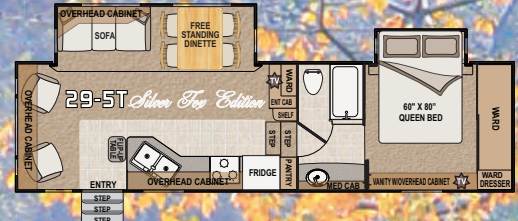

SWIVEL CHAIR OPTION