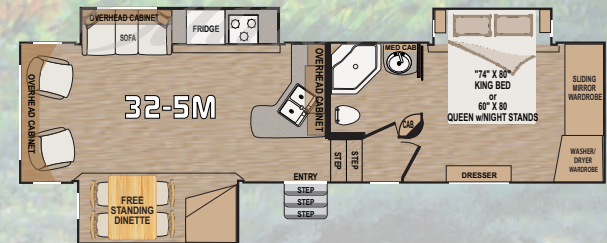

Arctic Fox

The Original

25Y

27T

32-5M

Exciting New Additions to the Arctic Fox Lineup

Arctic Fox 25Y

- Aluminum Frame Construction
- Front Fiberglass Cap
- R-15 Astro Foil in the roof
- Certified Chassis w/ HD Suspension
- Heated and Enclosed Tanks
- Wide Body Construction
- Kitchen Skylight w/ Shade
- New Convenience Headboard
- Interior Command Center
- Privacy Tint Windows w/Night Shade
- Rheostat Mood Lighting

Arctic Fox 29 5K Silver Fox Edition

- Grey Fiberglass Front Cap w/ Turning Radius
- Exterior Convenience Center
- Certified Stor More Chassis
- Slam Latch, 1' Thick, Luggage Doors
- Keyless Entry Door
- Wide Body Construction
- E-Stone hard surface counter tops
- 6'6" Main floor Slideouts
- Tru-Rest Memory Foam Mattress
- Ultra Deck Sleep System
- Antique Finished Cabinetry

Arctic Fox 32 5M Silver Fox Edition

- Grey Fiberglass Front Cap w/ Turning Radius
- Exterior Convenience Center
- Certified Stor More Chassis
- Slam Latch, 1' Thick, Luggage Doors
- Keyless Entry Door
- Wide Body Construction
- E-Stone hard surface counter tops
- 6'6" Main floor Slideouts
- Tru-Rest Memory Foam Mattress
- Ultra Deck Sleep System
- Antique Finished Cabinetry

SIT & SLEEP SOFA/BED OPTION

Easy as 1-2-3...

Sit & Sleep sofa folds down and a full 60"x80" queen mattress folds over!

Silver Fox Edition

Arctic Fox

SIT & SLEEP OPTION

SWIVEL CHAIR OPTION

Replace the jackknife sofa with a pair of swivel chairs.