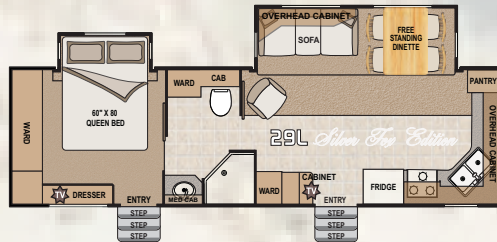

SWIVEL CHAIR OPTION