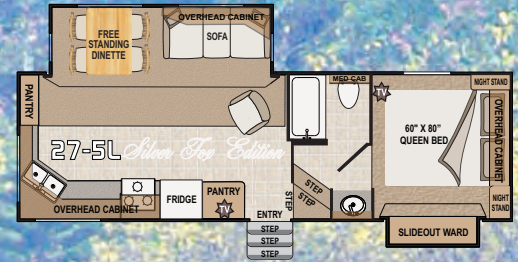

SWIVEL CHAIR OPTION