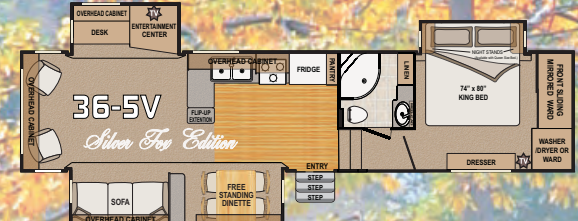

SWIVEL CHAIR OPTION