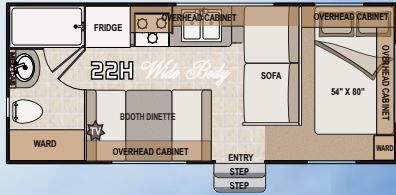

Arctic Fox

SIT & SLEEP OPTION