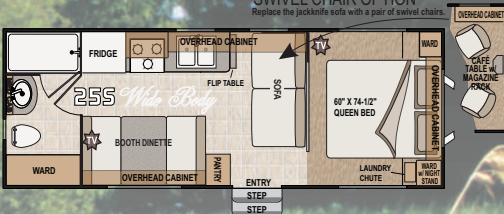

SWIVEL CHAIR OPTION