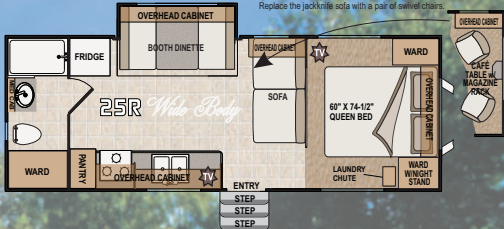

SWIVEL CHAIR OPTION