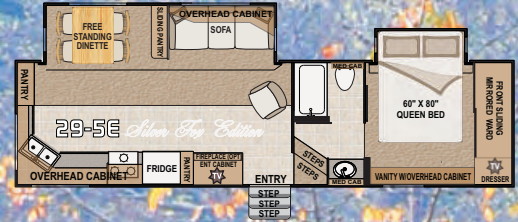

SWIVEL CHAIR OPTION