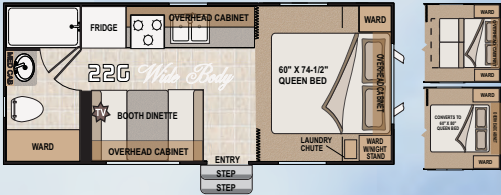

Arctic Fox

SIT & SLEEP OPTION