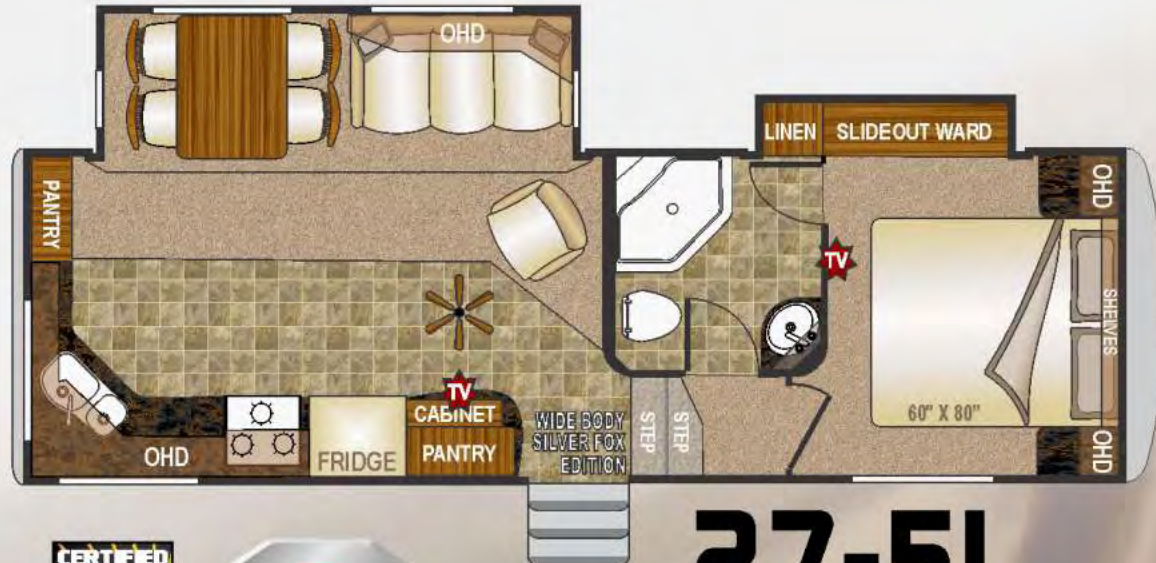

Arctic Fox

Silver Fox Edition 7th Edition 7th Edition

- Aluminum Frame Construction
- Front Fiberglass Cap
- R-18 Fiberglass plus...
- ...Reflective Foil Insulation in the Roof & Slideout
- Certified Chassis with Heavy Duty Suspension
- Heated and Enclosed Tanks
- Wide Body Construction
- Kitchen Skylight with Shade
- New Convenience Headboard
- Interior Command Center
- Privacy Tint Windows with Night Shade

27-5L