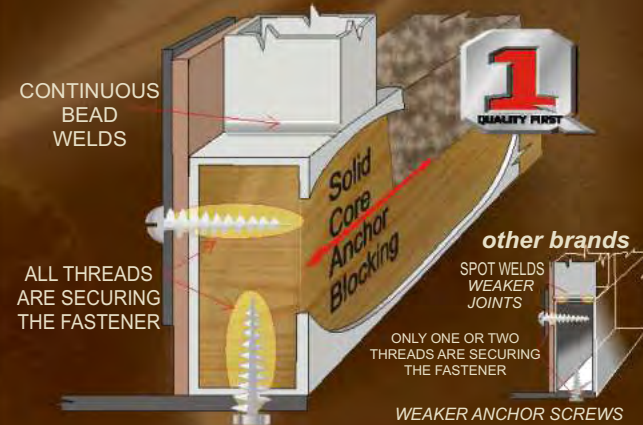

Now that's an ABSOLUTE Quality Superstructure!