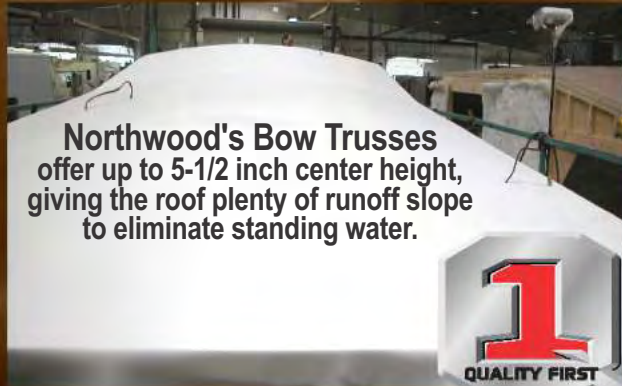

OUR BONDED ROOF TRUSS SYSTEM ENSURES A FULL WALK-ON ROOF

BONDED ROOF TRUSS SYSTEM

UP TO
5-1/2"
OF CROWN

The Northwood Bonded Roof Truss System bonds all the components of the roof structure together as a unit. The ceiling, trusses and roof plywood are unified in a bonded system that gives superior load distribution and maximum load bearing capacity.

Top quality exterior grade plywood panels are bonded to the trusses and a thick one piece roofing membrane is then applied for a durable, long lasting seal to protect you and your coach from the elements.