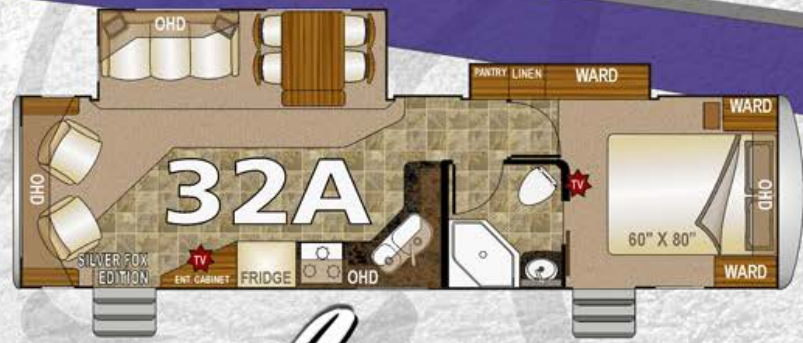

Arctic Fox Silver Travel Trailers