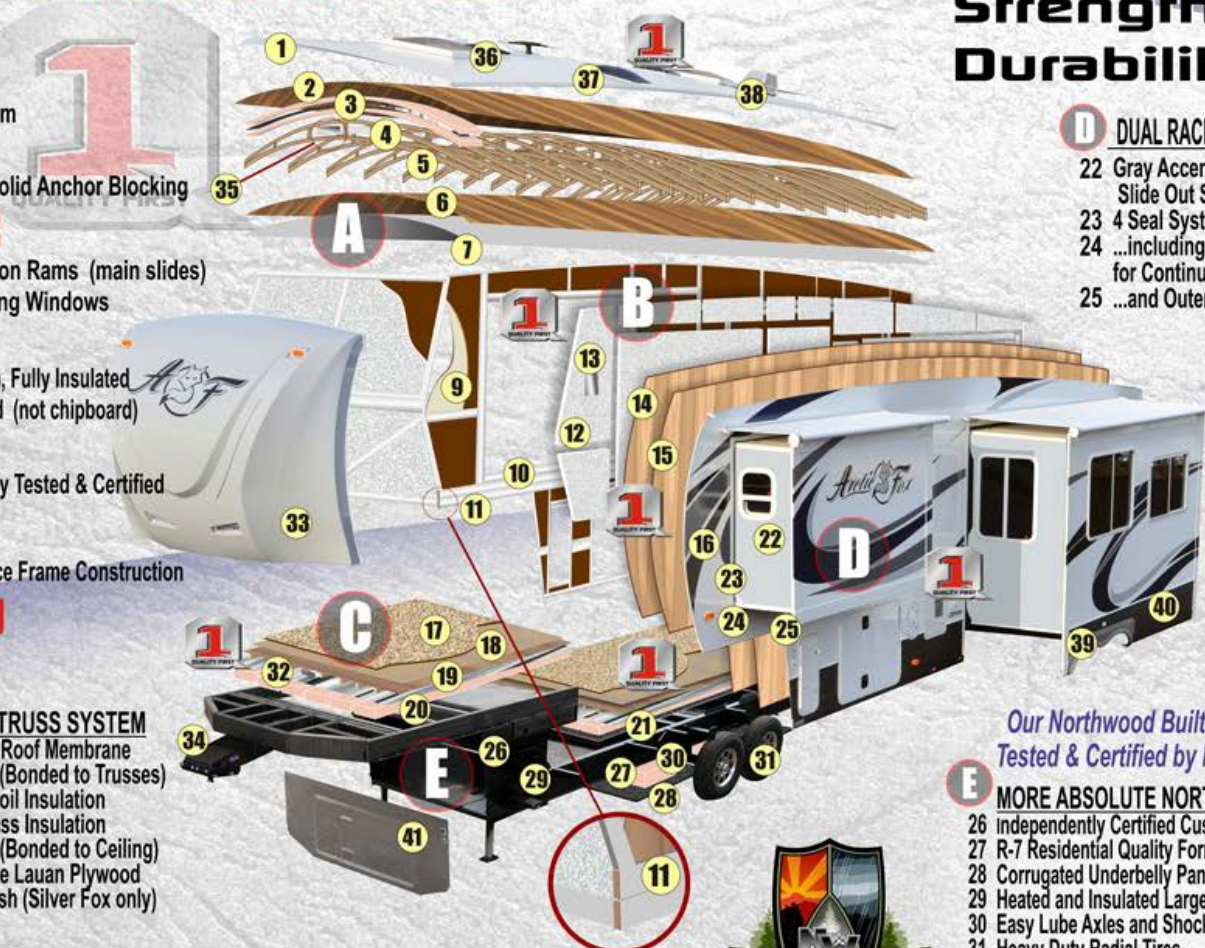

Arctic Fox
35-5Z F

ABSOLUTE NORTHWOOD

✓ *Our Commitment to*
Quality
Strength
Durability

ROOF

- ✓ Full Walk On Roof with Bonded Roof Truss System

FRAME

- ✓ Thick Wall Aluminum w/Solid Anchor Blocking

SLIDE OUTS

CABINETS

- ✓ Wall & Ceiling Mounted, Face Frame Construction

INSULATION

- ✓ A True 4 Season Coach

D DUAL RACK & PINION RAM MAIN SLIDE ROOM

- 22 Gray Accent Fiberglass Finish on Slide Out Side Wall
- 23 4 Seal System w/Inner & Outer Bulb Seal
- 24 ...including Wiper Seal for Continual Seal (Any Position)
- 25 ...and Outer Bulb Seals