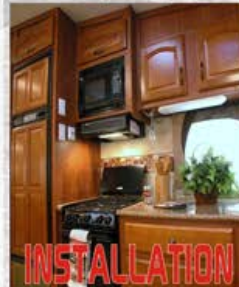

OUR BONDED ROOF TRUSS SYSTEM ENSURES A FULL WALK-ON ROOF

The Northwood Bonded Roof Truss System bonds all the components of the roof structure together as a unit. The ceiling, trusses and roof plywood are unified in a bonded system that gives superior load distribution and maximum load bearing capacity.

Top quality exterior grade plywood panels are bonded to the trusses and a thick one piece roofing membrane is then applied for a durable, long lasting seal to protect you and your coach from the elements.

CUSTOM BUILT FACE FRAME CABINETS

CABINETS w/SOLID WOOD DOORS, BUILT USING RESIDENTIAL FACE FRAME CONSTRUCTION METHODS & INTEGRATED WITH THE WALL & CEILING.

BEAUTIFUL & STRONG

Solid Wood cabinet doors ensure lasting beauty and rugged strength.

Face Frame construction gives our cabinets 'high end' residential quality.

Structurally Integrated cabinetry is anchored to the walls and ceiling structure of our coaches making both the RV and the cabinets stronger.

A TRUE FOUR SEASON ALL CONDITIONS UNIT

HEATED ENCLOSED HOLDING TANKS & DUMP VALVES DESIGNED FOR COLD NORTHERN/HOT SOUTHERN CLIMATES

Northwood builds true 4-Season Coaches. Our fully insulated holding tank area circulates warm air around the suspended tanks providing the best protection from freezing. Our knife valves are also enclosed to keep them from freezing. Our 4-Season coaches are insulated with various types of residential quality Rigid Foam, Batten & Reflective Foil insulation to protect you from the winter cold & summer heat.