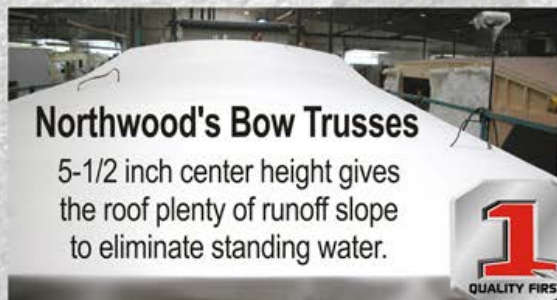

The Northwood Bonded Roof Truss System bonds all the components of the roof structure together as a unit. The ceiling, trusses and roof plywood are unified in a bonded system that gives superior load distribution and maximum load bearing capacity.

Top quality exterior grade plywood panels are bonded to the trusses and a thick one piece roofing membrane is then applied for a durable, long lasting seal to protect you and your coach from the elements.