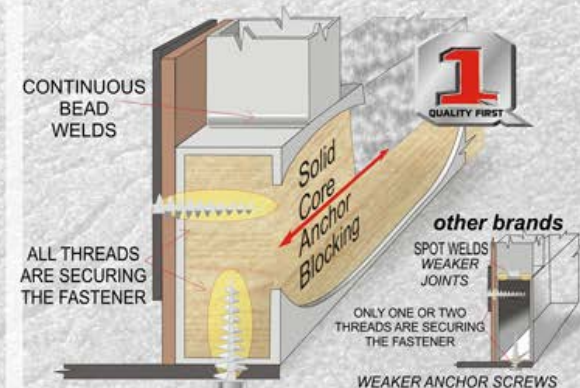

SOLID CORE ANCHOR BLOCKING AND CONTINUOUS WELDS

Now that's an **ABSOLUTE** Quality Superstructure!