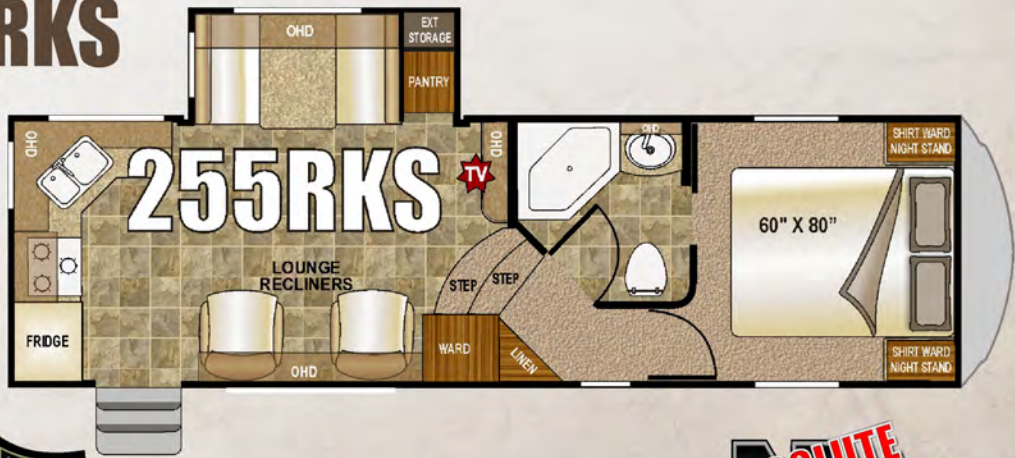

# 235RLS

Bronze Interior

Stone Interior

Stone Interior

**255RKS**

**Standard On All Fox Mountains**

- Stainless Steel Appliances
- Solid Surface Countertops
- Interior Command Center
- Led Exterior & Interior Lighting
- Exterior Convenience Center
- 12-volt Power Landing Gear
- Carefree Travl'r 12v Awning
- Northwood Built, Independently Certified, Off-road Chassis
- Fully Welded, Thick-wall Aluminum Frame Construction
- One-piece, Corona Treated, Continuous Fiberglass
- Hot, Polyurethane Laminated, Multi-layered Substrate Walls
- High Density Block Foam Insulation