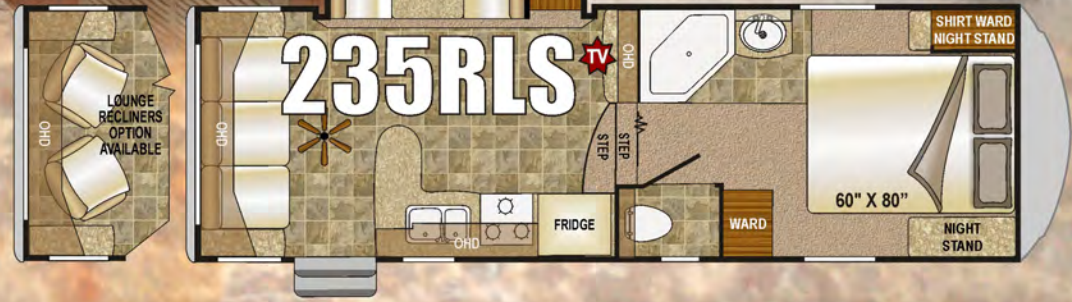

# FOX MOUNTAIN

*235RLS Bronze Interior*

**FOX MOUNTAIN STANDARD FEATURES**  
NORTHWOOD BUILT, INDEPENDENTLY CERTIFIED, OFF-ROAD CHASSIS  
FULLY WELDED, THICK-WALL ALUMINUM FRAME CONSTRUCTION  
ONE-PIECE, CORONA TREATED, CONTINUOUS FIBERGLASS  
HOT, POLYURETHANE LAMINATED, MULTI-LAYERED SUBSTRATE WALLS  
HIGH DENSITY BLOCK FOAM INSULATION  
LED EXTERIOR & INTERIOR LIGHTING