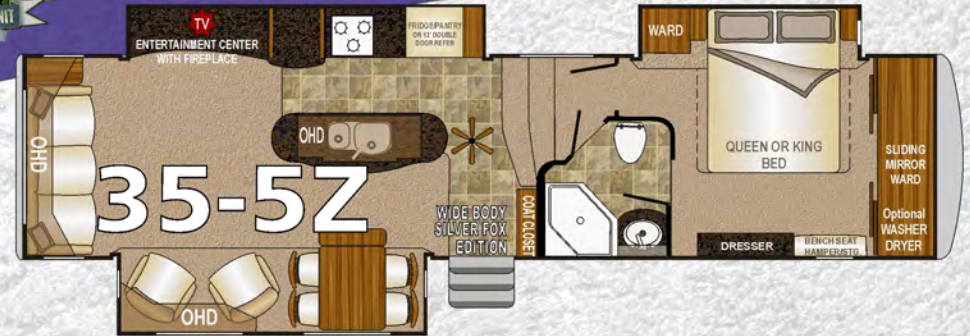

Arctic Fox Silver Fifth Wheels