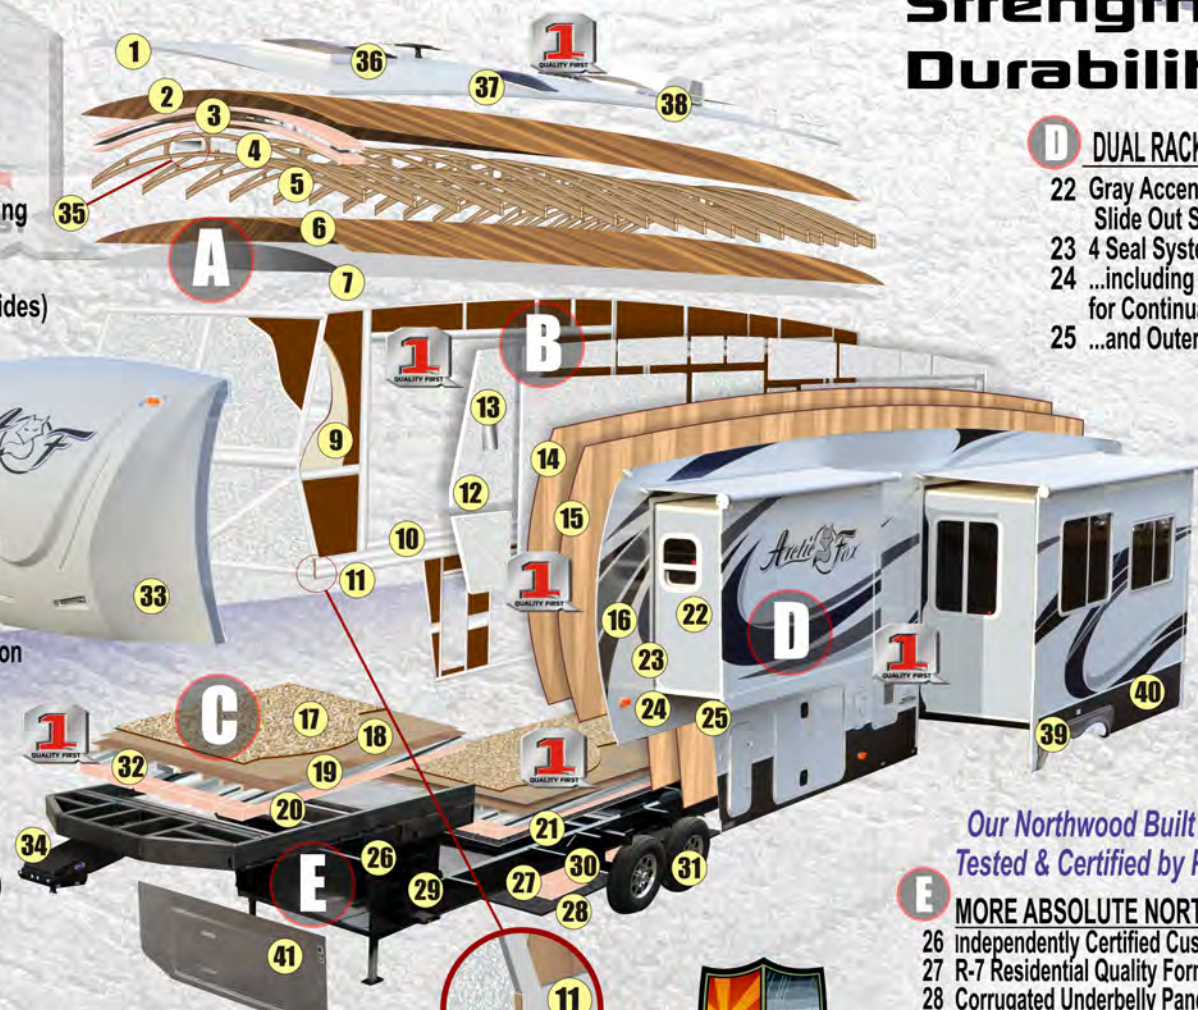

C ULTIMATE DURABILITY FLOOR STRUCTURE

1. 17 Residential Quality Plush Commercial Carpeting
2. 18 Commercial Grade Linoleum with 20 mil Surface
3. 19 5/8" T&G Plywood Decking (not chipboard)
4. 20 R-7 Residential Grade Fiberglass Insulation
5. 21 Reinforced Woven Highway Moisture Barrier

D DUAL RACK & PINION RAM MAIN SLIDE ROOM

1. 22 Gray Accent Fiberglass Finish on Slide Out Side Wall
2. 23 4 Seal System w/Inner & Outer Bulb Seal
3. 24 ...including Wiper Seal for Continual Seal (Any Position)
4. 25 ...and Outer Bulb Seals

Our Northwood Built Chassis are Independently Tested & Certified by Pacific West Associates, Inc.

E MORE ABSOLUTE NORTHWOOD QUALITY FEATURES

1. 26 Independently Certified Custom Built Northwood Chassis
2. 27 R-7 Residential Quality Formaldehyde Free Fiberglass Insulation
3. 28 Corrugated Underbelly Panels
4. 29 Heated and Insulated Large Capacity Holding Tanks
5. 30 Easy Lube Axles and Shocks
6. 31 Heavy Duty Radial Tires
7. 32 Sealed All Metal Heat Ducts
8. 33 Aerodynamic Fiberglass Front Cap
9. 34 Mor/ryde RPB pin box
10. 35 All Foam Condensation Resistant A/C Ducts
11. 36 Extra Large 'Starlite' Bedroom Skylight
12. 37 Large Skylight
13. 38 Hi Output Roof Mount A/C
14. 39 Roto Molded High Durability Wheel Skirts
15. 40 Diamond Scored Sidewall Skirts
16. 41 Diamond Plate Gravel Guard

Arctic Fox is a True Four Season Coach