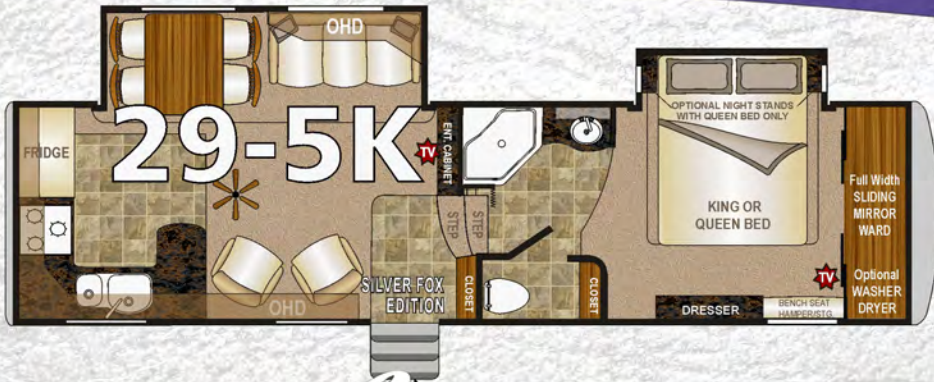

Arctic Fox Silver Fifth Wheels