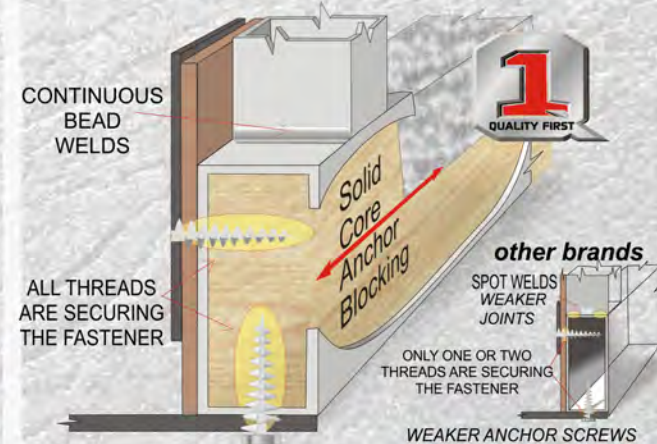

SOLID CORE ANCHOR BLOCKING AND CONTINUOUS WELDS

Now that's an **ABSOLUTE** Quality Superstructure!