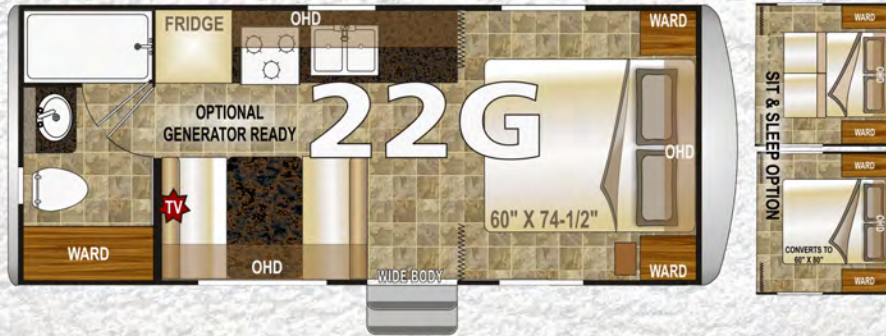

Arctic Fox Classic Travel Trailers