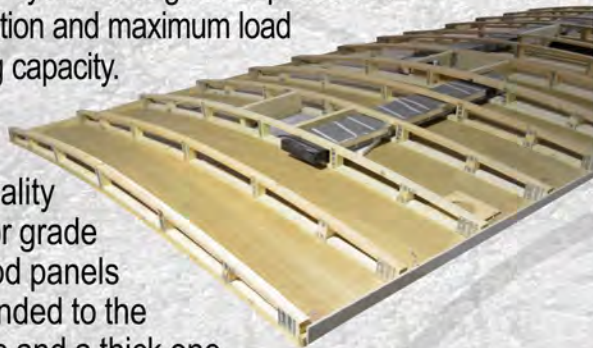

THICK WALL TUBULAR ALUMINUM SUPERSTRUCTURE

.060"-.125"
(Up to 1/8" Thick)
heavy gauge thick wall aluminum tubing in our travel trailers & fifth wheels.

SOLID CORE ANCHOR BLOCKING AND CONTINUOUS WELDS

Now that's an **ABSOLUTE** Quality Superstructure!

OUR BONDED ROOF TRUSS SYSTEM ENSURES A FULL WALK-ON ROOF

UP TO 4" OF EXTRA HEADROOM

The Northwood Bonded Roof Truss System bonds all the components of the roof structure together as a unit. The ceiling, trusses and roof plywood are unified in a bonded system that gives superior load distribution and maximum load bearing capacity.

Top quality exterior grade plywood panels are bonded to the trusses and a thick one piece roofing membrane is then applied for a durable, long lasting seal to protect you and your coach from the elements.