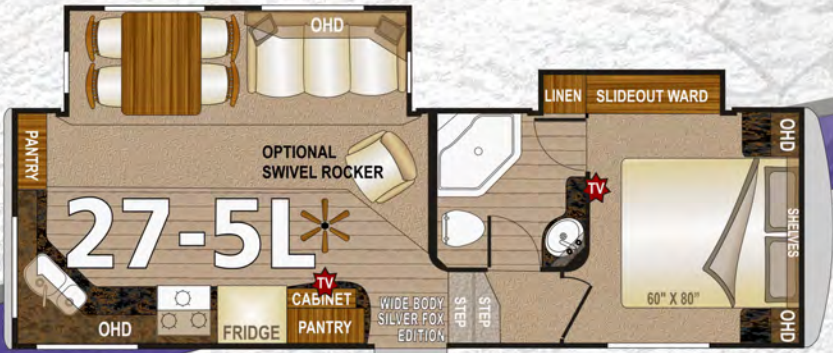

Arctic Fox Silver Travel Trailers

A 29L *F*

A 32A *F*

Solitaire Azul

Elegant Truffle

A 27-5L *F*

A 28-5C *F*

Elegant Truffle