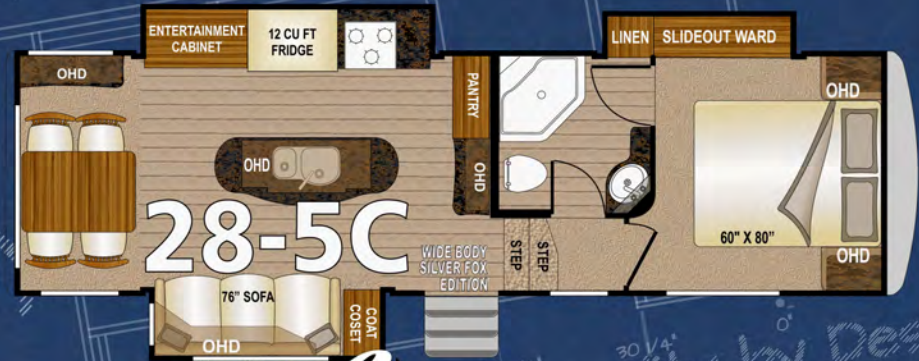

Arctic Silver Fox Fifth Wheels

28-5C F