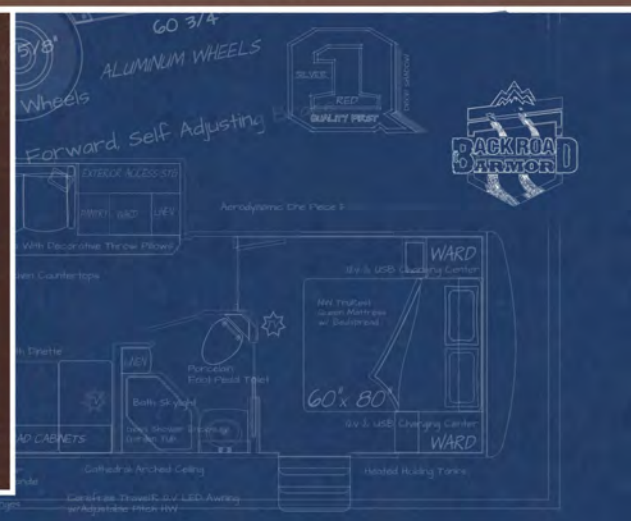

35-57 Early Autumn

Interference Grid Technology

25 Years of Quality by Design

1993 - 2018

25W Elegant Truffle

Arctic Fox Classic Travel Trailers

A **22GF**

A **25RF**