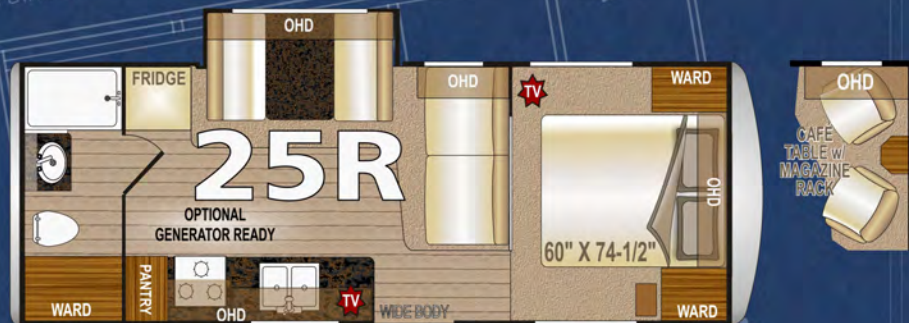

35-57 Early Autumn

Interference Grid Technology

25 Years of Quality by Design

1993 - 2018

25W Elegant Truffle

Arctic Fox Classic Travel Trailers

A **22GF**

A **25RF**