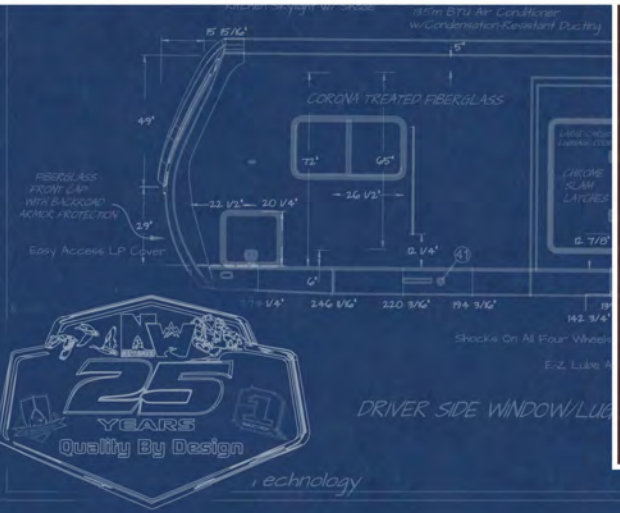

35-57 Early Autumn

Interference Grid Technology

25 Years of Quality by Design

1993 - 2018

25W Elegant Truffle

Arctic Fox Classic Travel Trailers

A **22GF**

A **25RF**