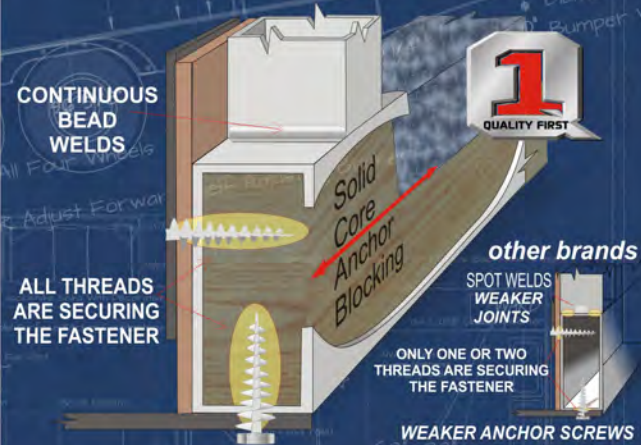

SOLID CORE ANCHOR BLOCKING AND CONTINUOUS WELDS

Now that's an **ABSOLUTE** Quality Superstructure!