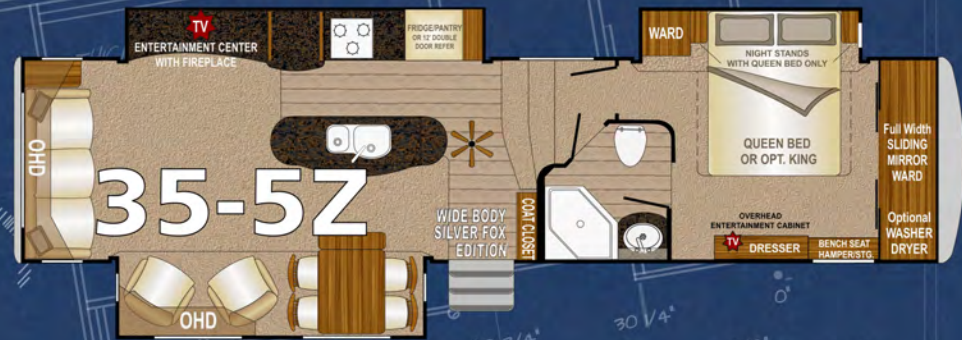

Arctic Silver Fox Fifth Wheels