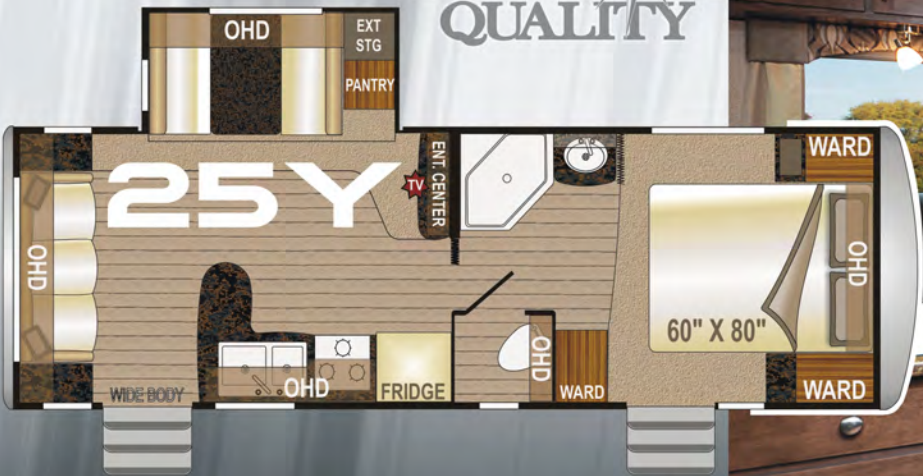

25Y WINDSWEPT SERENITY

FORK TRAVEL TRAILERS