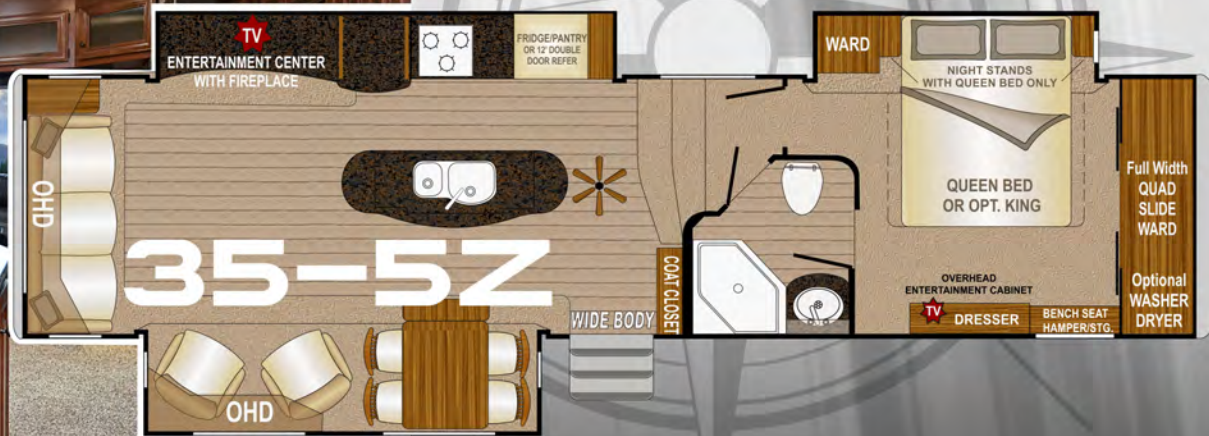

**ARCTIC FOX
GRANDE RONDE
5TH WHEELS**

GRANDE RONDE