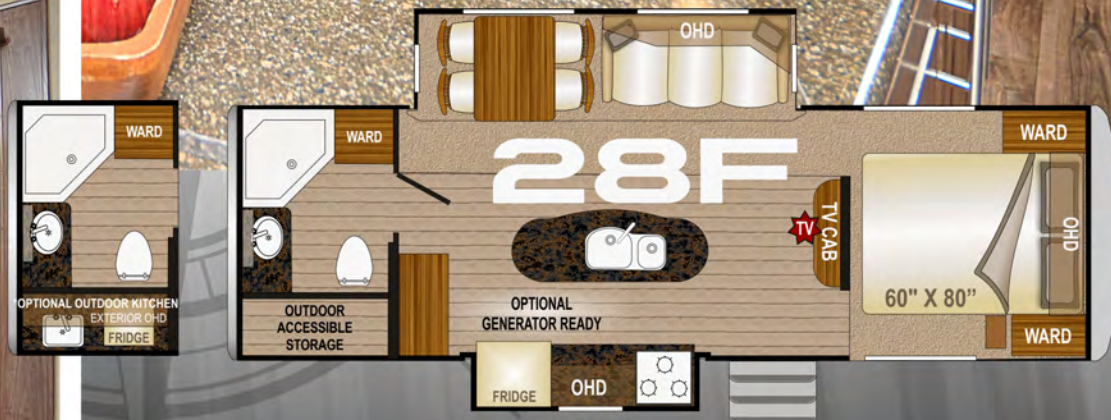

ARCTIC FOX NORTH