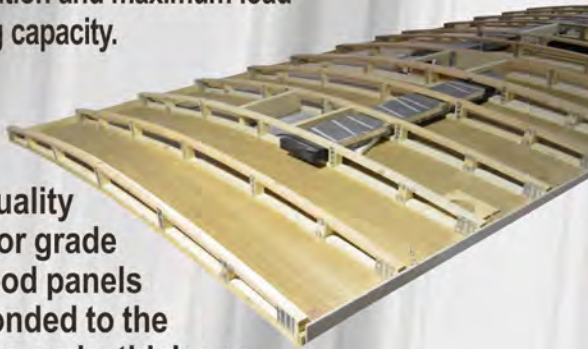

CHASSIS

Custom Built, Tested, Certified

FRAME

Thick Wall Aluminum w/Solid Anchor Blocking

ROOF

Full Walk On, Bonded Roof Truss System

CABINETS

Wall & Ceiling Mounted, Face Frame Construction

THICK WALL TUBULAR ALUMINUM SUPERSTRUCTURE

.060"-.125"
(Up to 1/8" Thick)
heavy gauge thick wall aluminum tubing in our travel trailers & fifth wheels.

SOLID CORE ANCHOR BLOCKING AND CONTINUOUS WELDS

Now that's an **ABSOLUTE** Quality Superstructure!

BONDED ROOF TRUSS/ FULL WALK-ON ROOF

BONDED ROOF TRUSS SYSTEM WITH CATHEDRAL ARCHED CEILING

UP TO 4" OF EXTRA HEADROOM

The Northwood Bonded Roof Truss System bonds all the components of the roof structure together as a unit. The ceiling, trusses and roof plywood are unified in a bonded system that gives superior load distribution and maximum load bearing capacity.