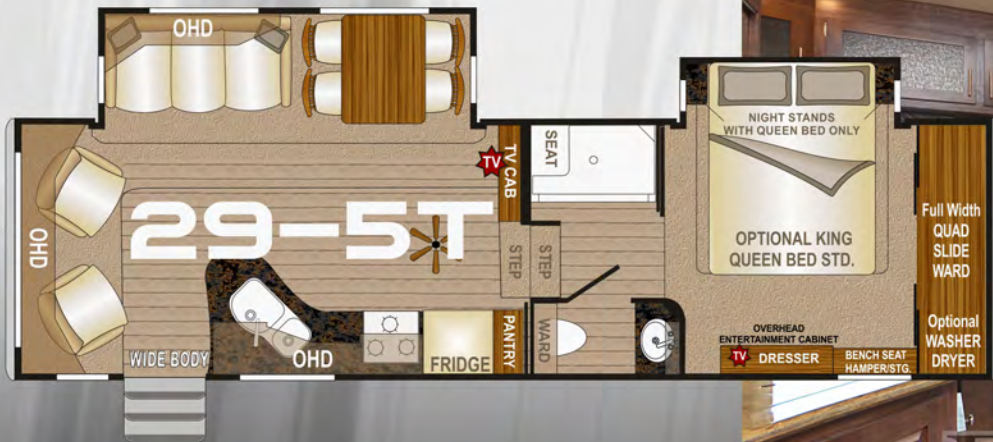

29-5K WINDSWEPT SERENITY

EXPLORE
QUALITY

29-5T DESERT PALMS

RONDE 5TH WHEELS