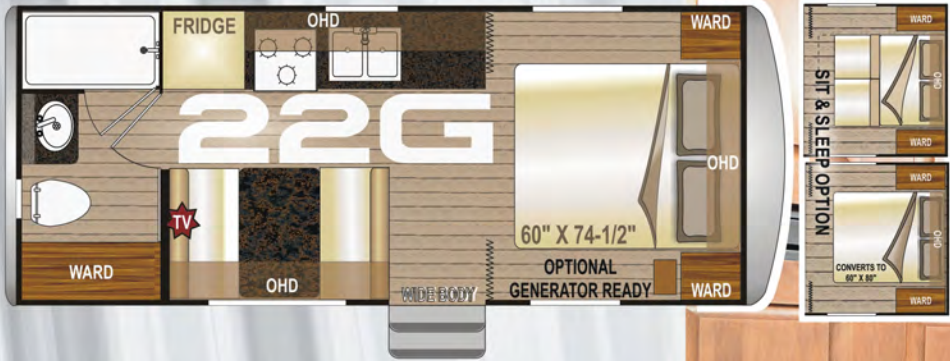

ARCTIC FOX NORTH FORK TRAVEL TRAILERS

EXPLORE
QUALITY