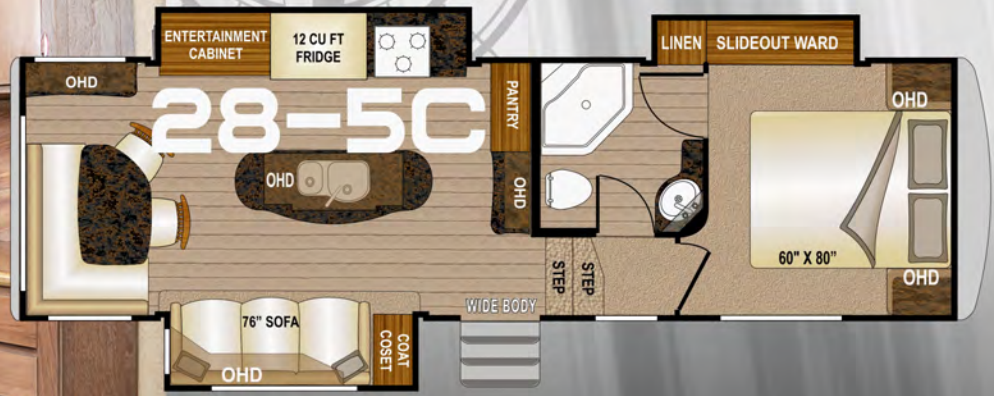

**ARCTIC FOX
GRANDE RONDE
5TH WHEELS**

ARCTIC FOX GRANDE

28-5C DESERT PALMS