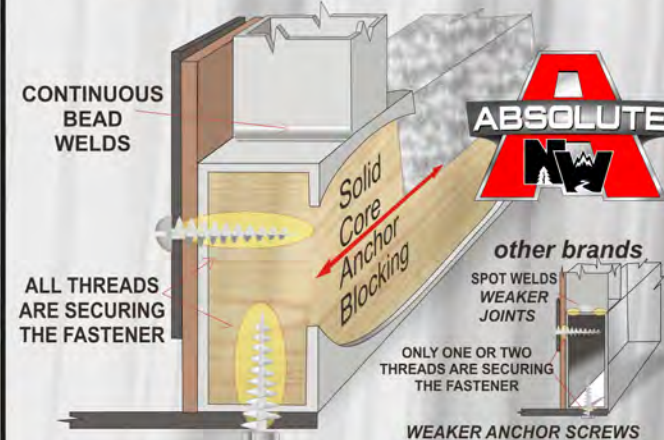

SOLID CORE ANCHOR BLOCKING AND CONTINUOUS WELDS

Now that's an **ABSOLUTE** Quality Superstructure!