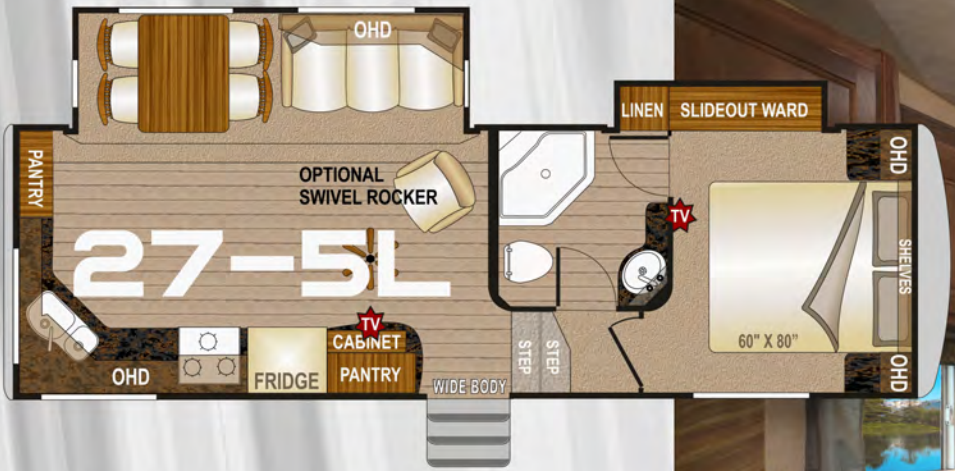

27-5L SOLITAIRE AZUL