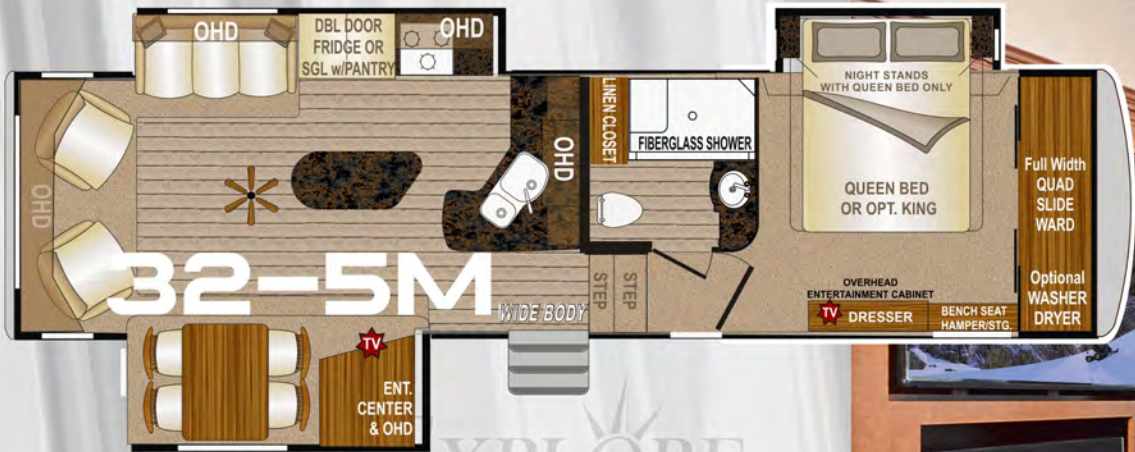

**ARCTIC FOX
GRANDE RONDE
5TH WHEELS**