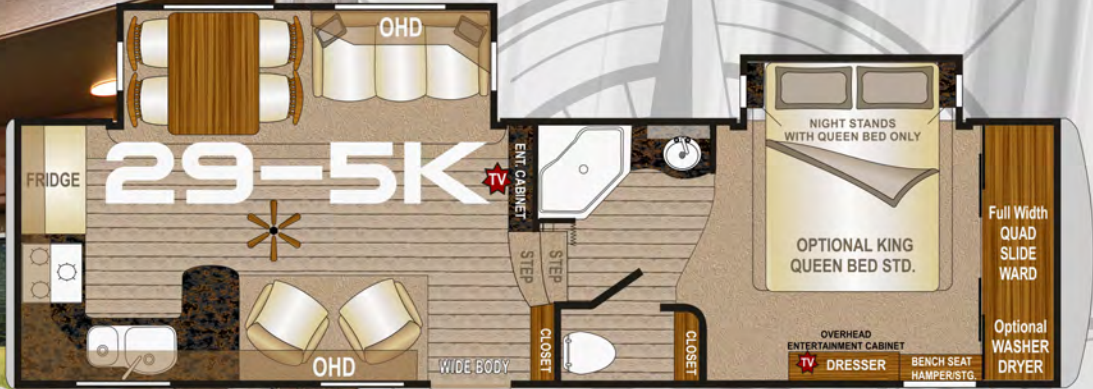

29-5K WINDSWEPT SERENITY

EXPLORE
QUALITY

29-5T DESERT PALMS

RONDE 5TH WHEELS