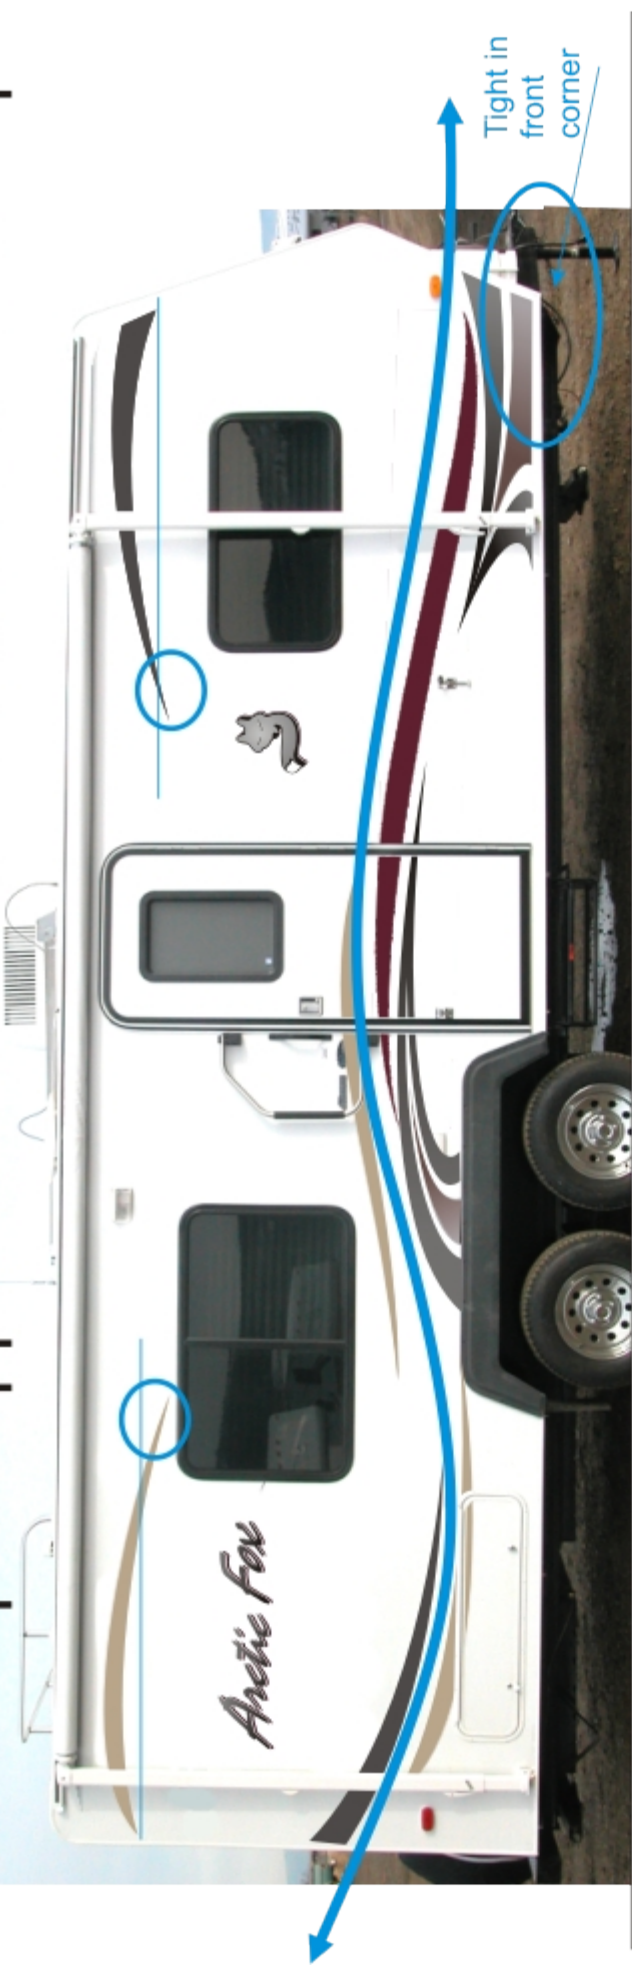

2009 Graphic Application Guide - Arctic Fox - Concept