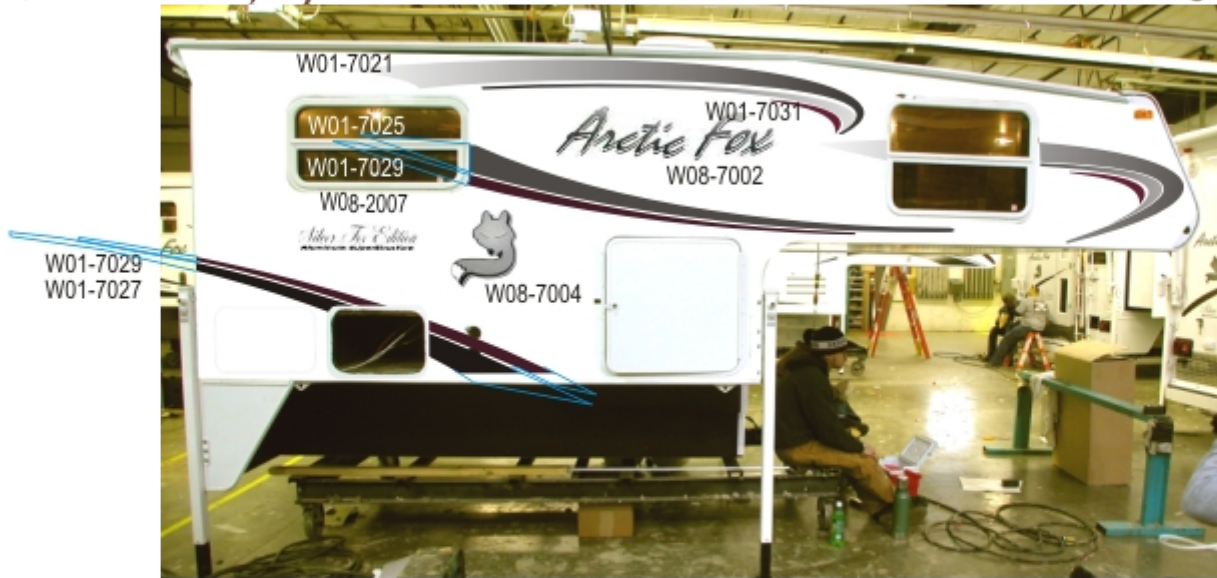

Truck Camper Graphics Parts List

2009 Arctic Fox

Part Image	Number	Name	Apx Yr Usage
	WO8-7001	Small Fox Head	1000
	WO8-7002	Large Fox Head	2000
	WO8-7003	Small Fox Name	1000
	WO8-7004	Large Fox Name	2000
	WO1-1020	Long Bullet L	1000
	WO1-1021	Long Bullet R	1000
	WO1-1022	Short Bullet L	1000
	WO1-1023	Short Bullet R	1000
	WO1-1024	Flair Gray L	1000
	WO1-1025	Flair Gray R	1000
	WO1-1026	Flair Black L	1000
	WO1-1027	Flair Black R	1000
	WO1-1028	Flair Red L	2000
	WO1-1029	Flair Red R	2000
	WO1-1030	Small Red Filler L	1000
	WO1-1031	Small Red Filler R	1000
	WO8-8028	Front Graphic	1300

2009 Sidewall Graphics Arctic Fox

16'-2"

Camper 805

W01-7023
W01-7031

W01-7029
W01-7027

W01-7028
W01-7026

2009 Sidewall Graphics Arctic Fox

16'-8"