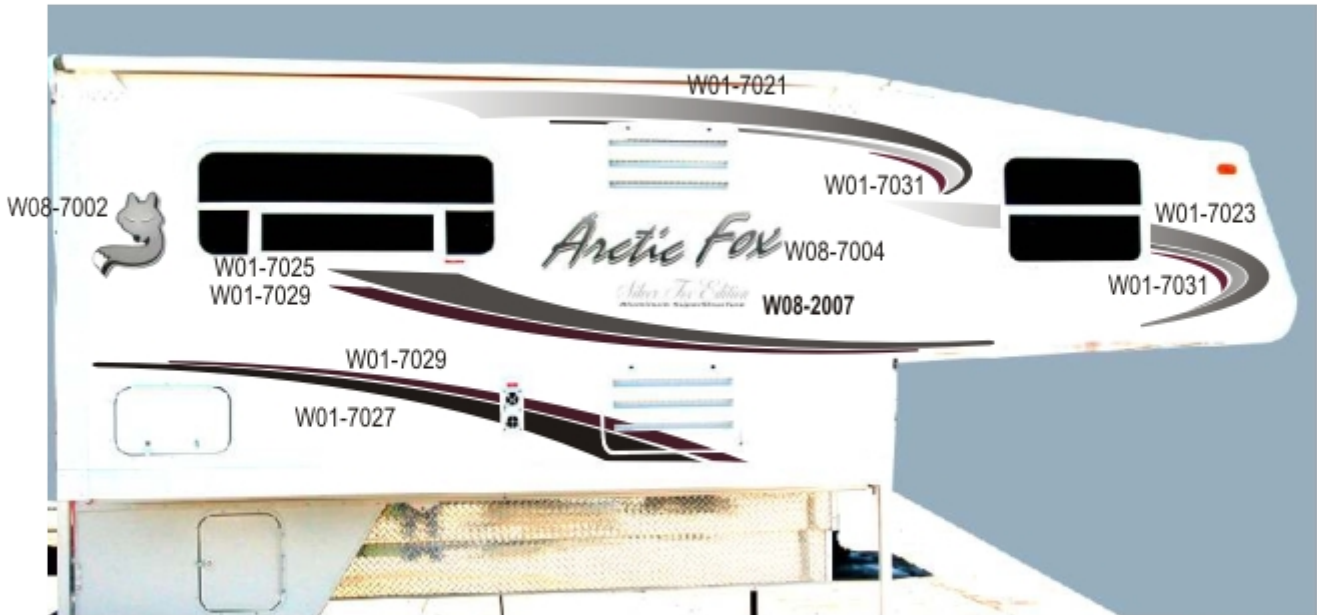

Truck Camper Graphics Parts List

2009 Arctic Fox

Part Image	Number	Name	Apx Yr Usage
	WO8-7001	Small Fox Head	1000
	WO8-7002	Large Fox Head	2000
	WO8-7003	Small Fox Name	1000
	WO8-7004	Large Fox Name	2000
	WO1-1020	Long Bullet L	1000
	WO1-1021	Long Bullet R	1000
	WO1-1022	Short Bullet L	1000
	WO1-1023	Short Bullet R	1000
	WO1-1024	Flair Gray L	1000
	WO1-1025	Flair Gray R	1000
	WO1-1026	Flair Black L	1000
	WO1-1027	Flair Black R	1000
	WO1-1028	Flair Red L	2000
	WO1-1029	Flair Red R	2000
	WO1-1030	Small Red Filler L	1000
	WO1-1031	Small Red Filler R	1000
	WO8-8028	Front Graphic	1300

2009 Sidewall Graphics Arctic Fox

16'-2"

Camper 805

W01-7023
W01-7031

W01-7029
W01-7027

W01-7028
W01-7026

2009 Sidewall Graphics Arctic Fox

16'-8"

Camper 811

2009 Sidewall Graphics Arctic Fox

19'-0"

Camper 1140

2009 Sidewall Graphics

Arctic Fox

19'-0"

Camper 1150